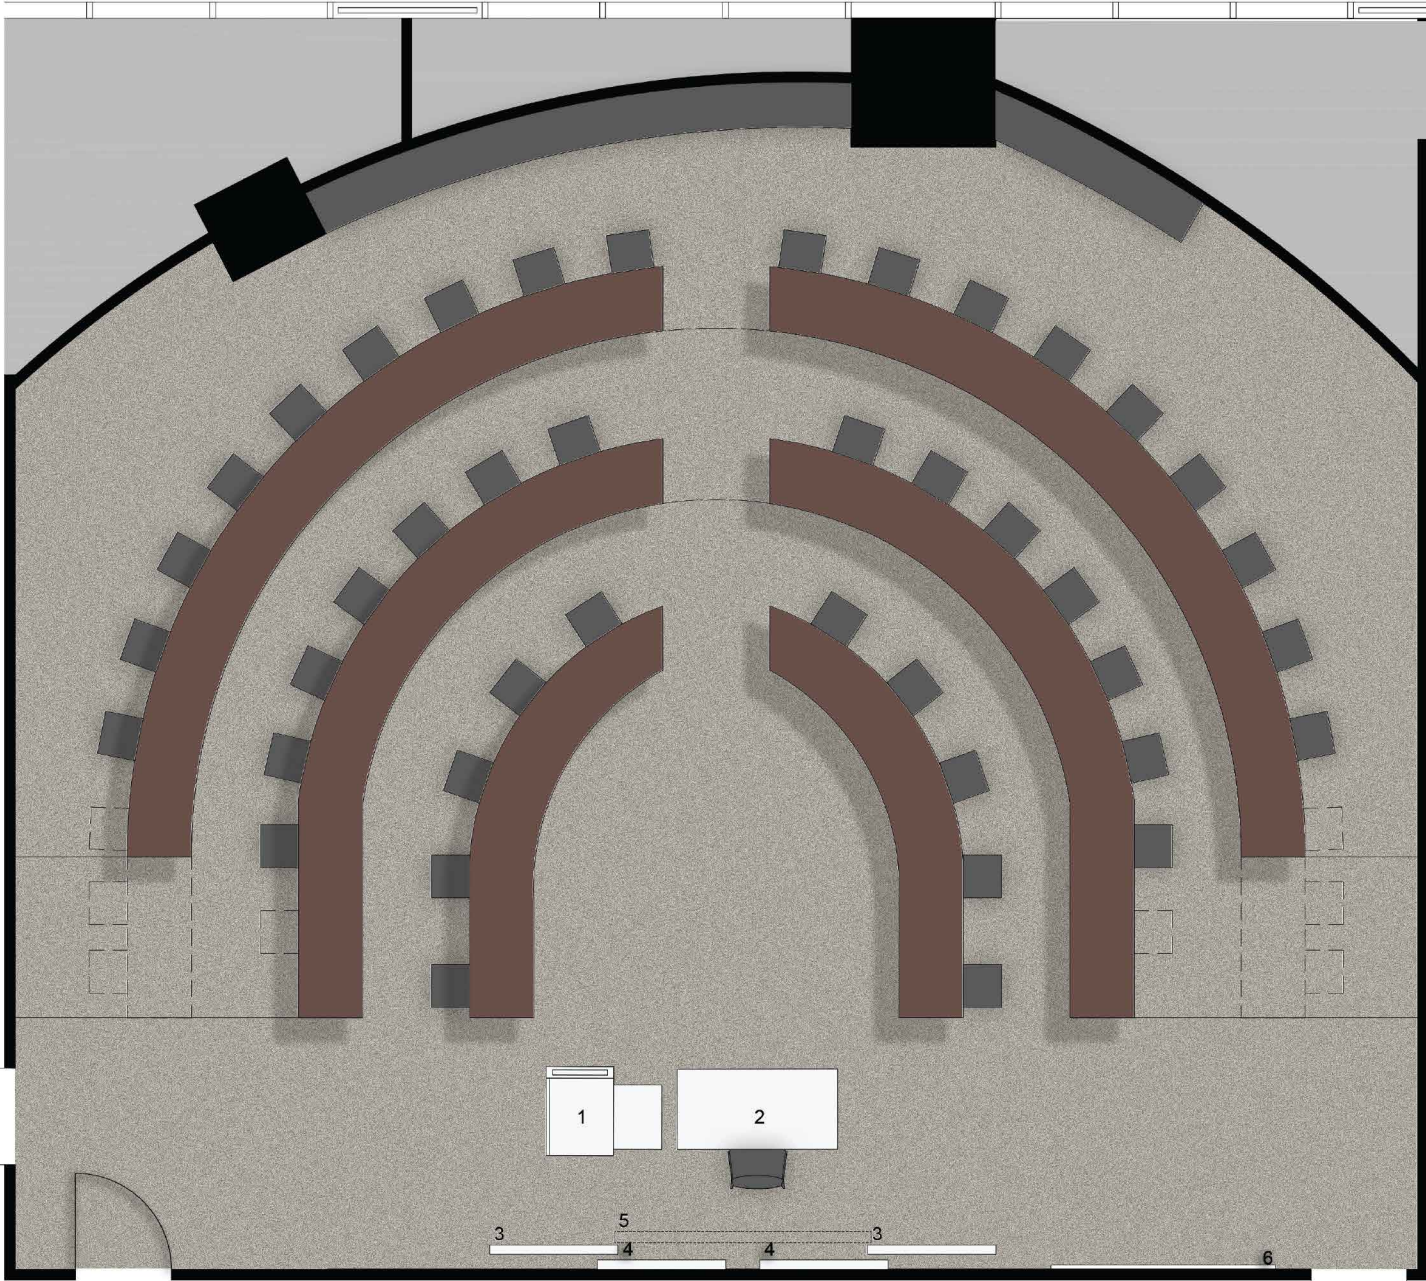

**LEVEL 7 T2**

0 1.25m

- 1. FREE STANDING LECTURN
- 2. FREE STANDING FACILITATOR TABLE
- 3. SLIDING WHITEBOARD PANEL
- 4. SLIDING NOTICE BOARD PANEL
- 5. DATA PROJECTOR & SCREEN
- 6. FIXED WHITEBOARD

INTERNAL AREA : 133m<sup>2</sup>  
INDIVIDUAL SEATING CAPACITY : 42  
(WITH GPO & ETHERNET CONNECTION)

MAX SEATING CAPACITY : 50