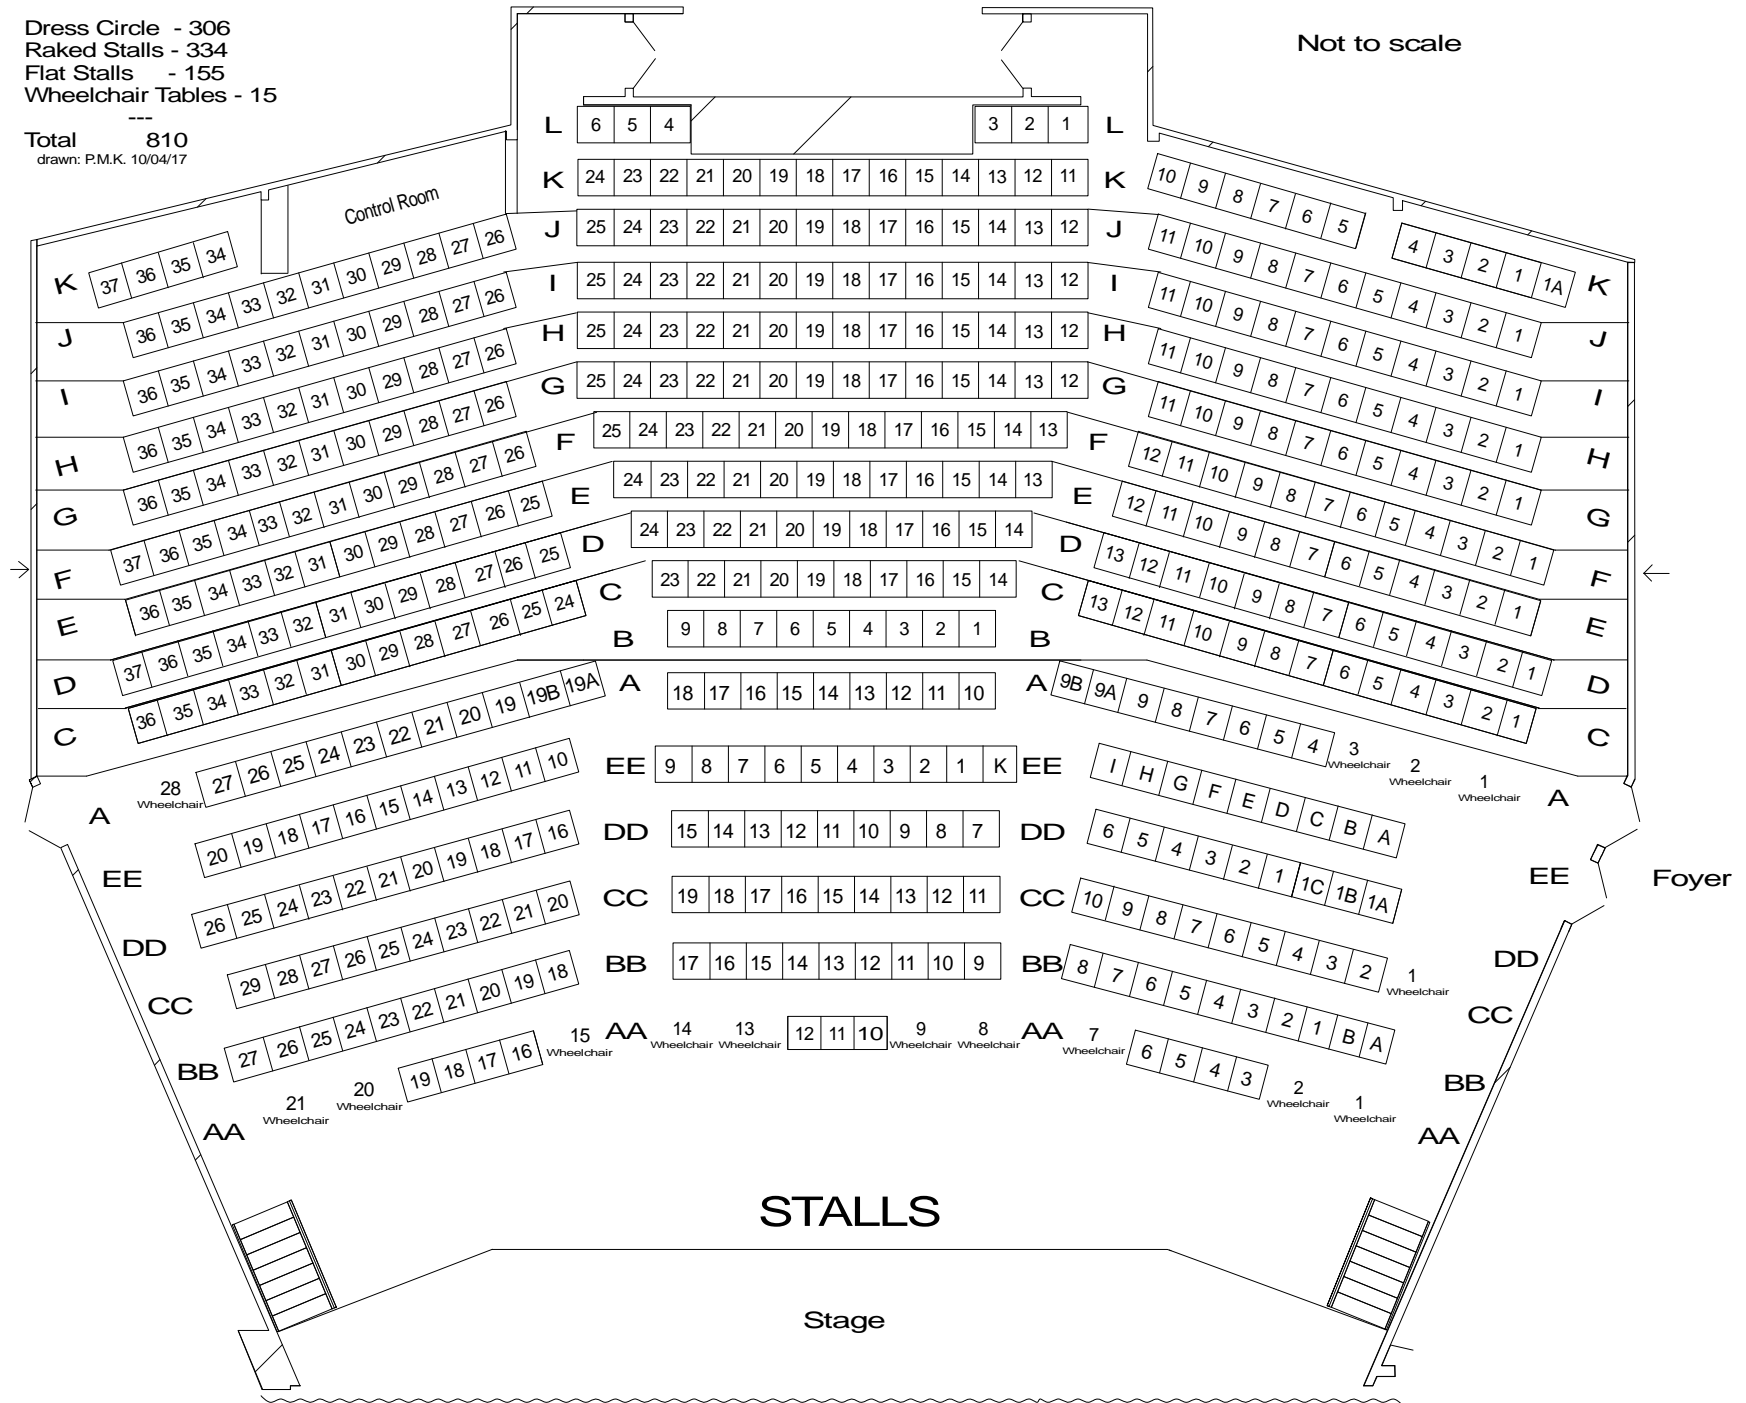

Dress Circle - 306
 Raked Stalls - 334
 Flat Stalls - 155
 Wheelchair Tables - 15

 Total 810 seats
 drawn: P.M.K. 17/03/17

DRESS CIRCLE

SCIENCE THEATRE - BOX PLAN

Dress Circle - 306
 Raked Stalls - 334
 Flat Stalls - 155
 Wheelchair Tables - 15

Total 810
 draw: P.M.K. 10/04/17

Not to scale

SCIENCE THEATRE - BOX PLAN